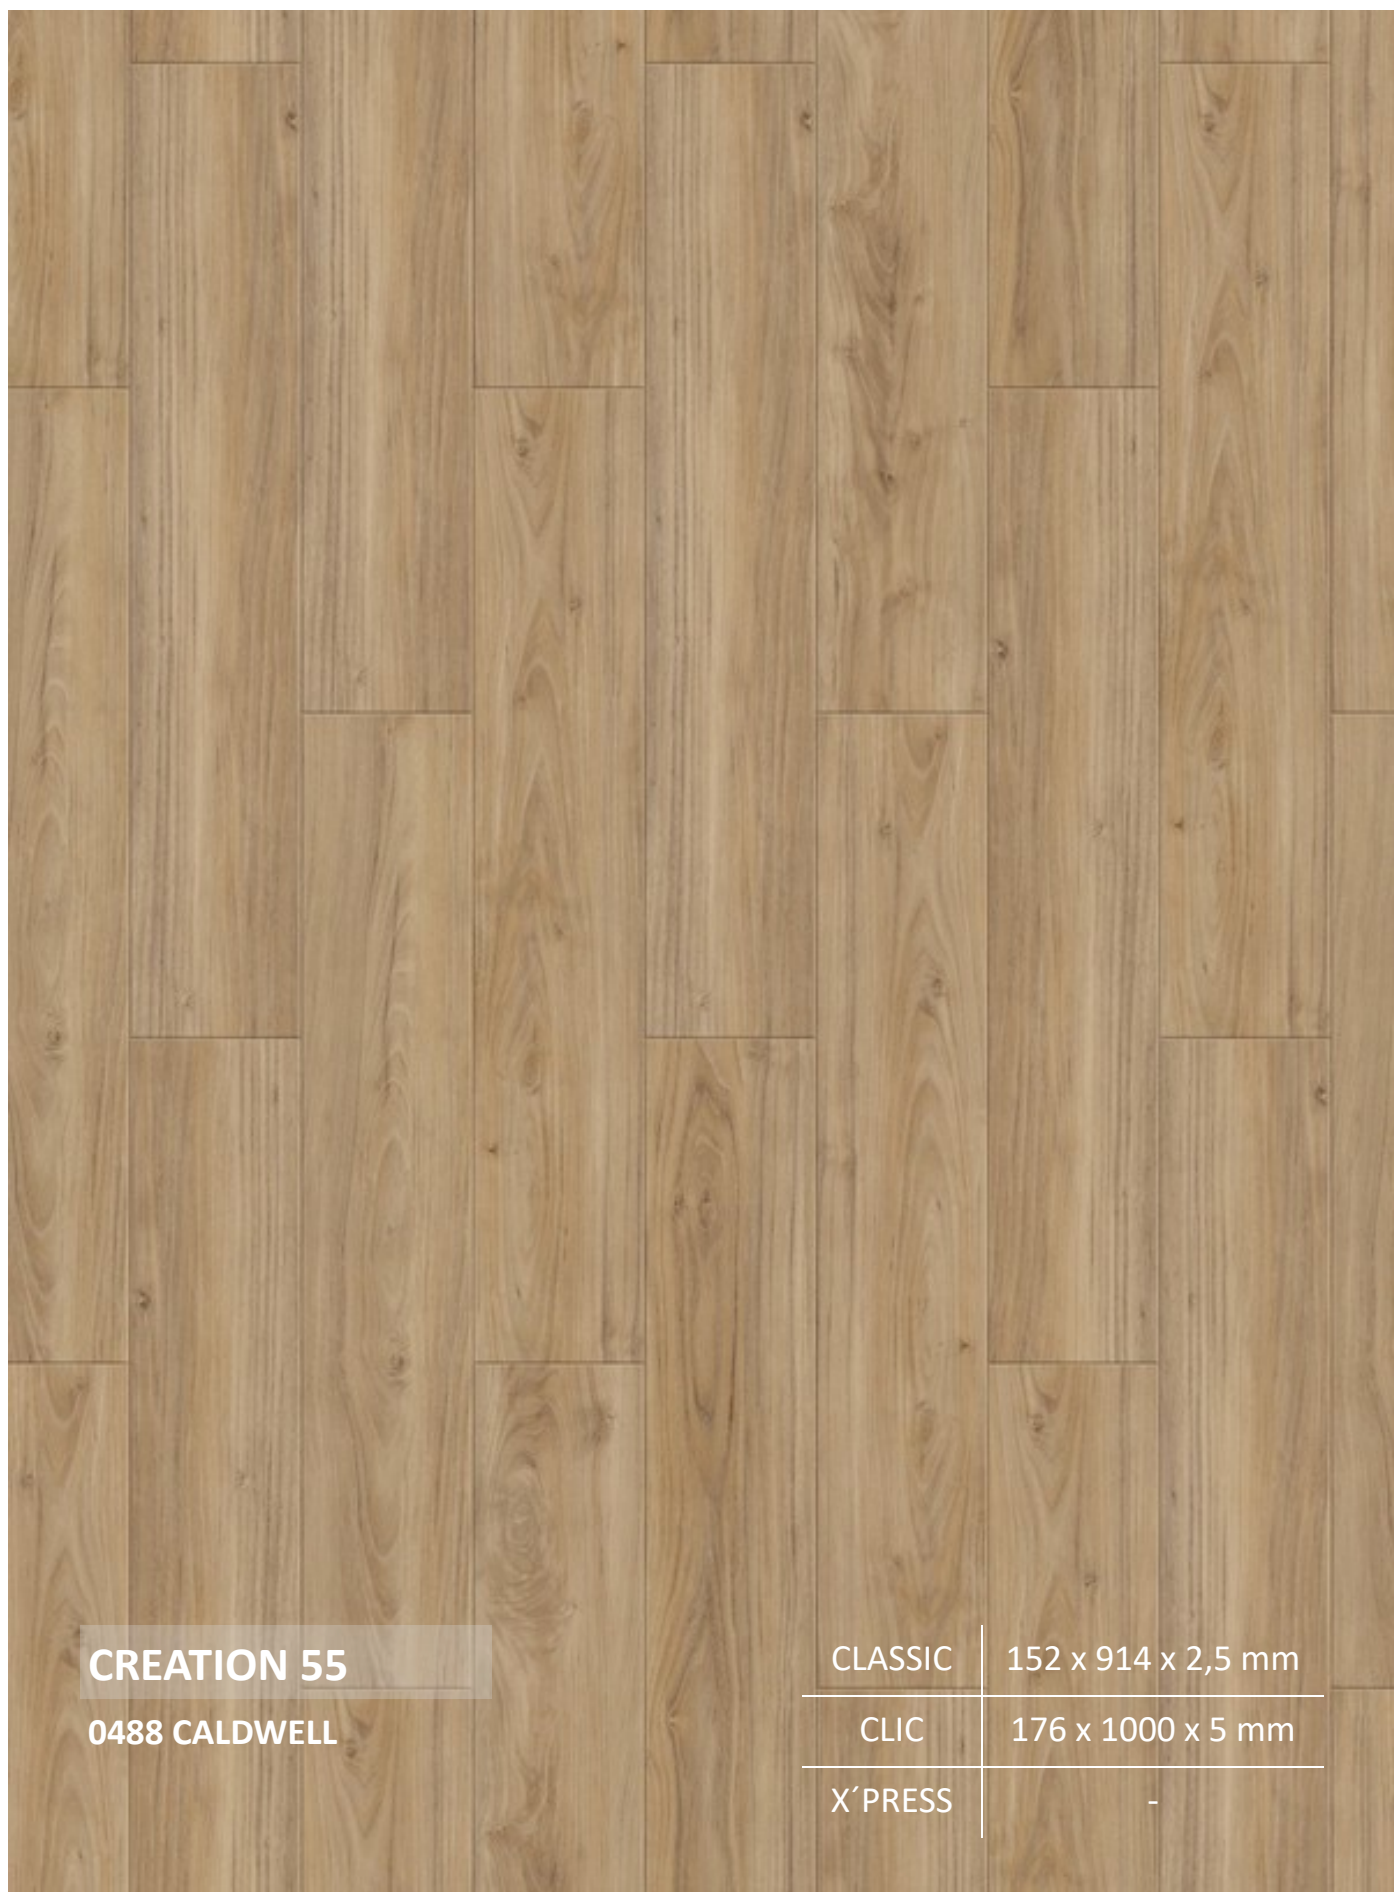

CREATION 55

0488 CALDWELL

CLASSIC	152 x 914 x 2,5 mm
CLIC	176 x 1000 x 5 mm
X'PRESS	-